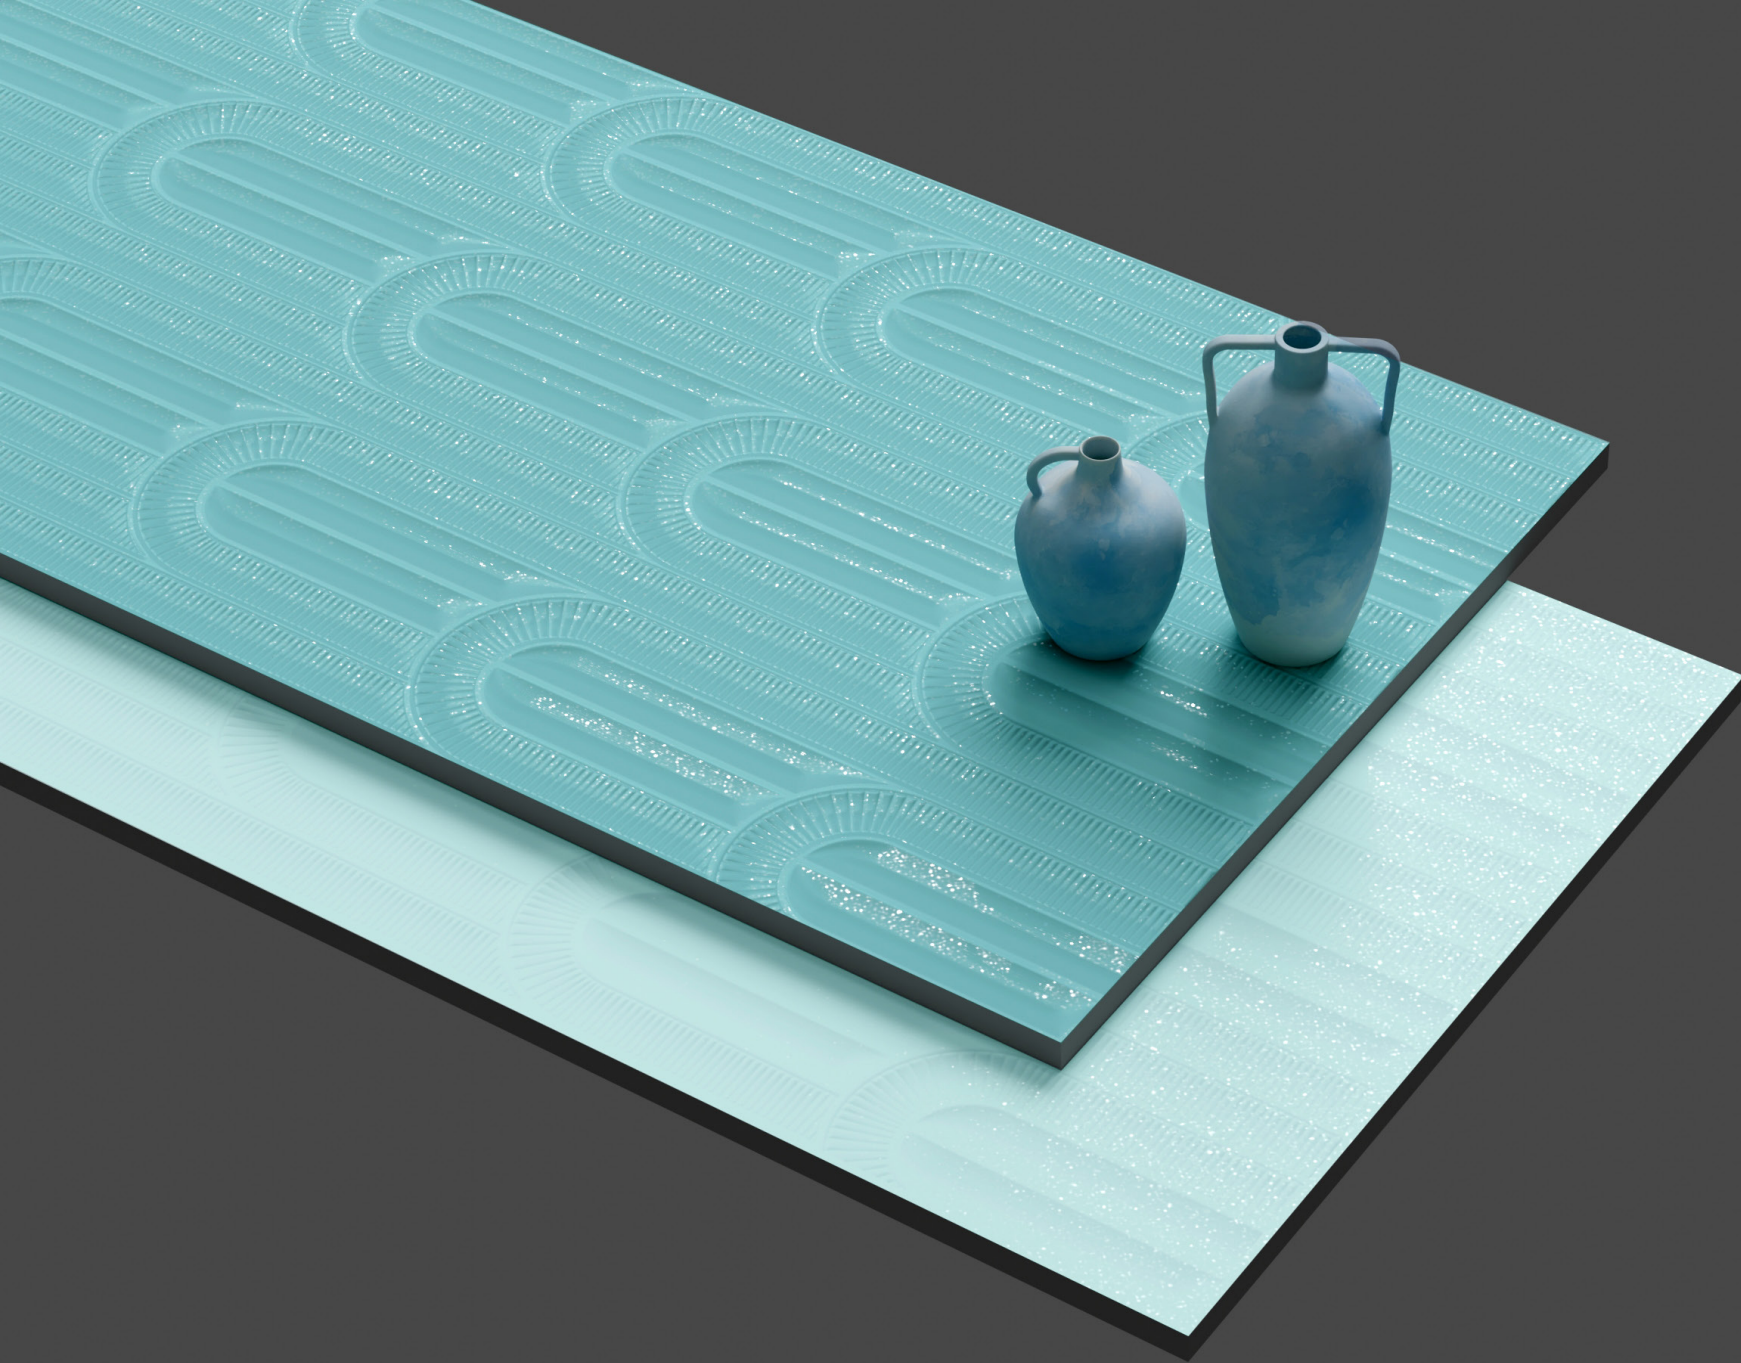

sugar
SERIES

TONE OF
COLOUR

300 x
600MM

EASY TO CLEAN

Matte surface tiles are exempt from frequent cleaning due to the best concealing of smudges and stains.

CHEMICAL RESISTANT

Our chemical-resistant tiles provide great durability against abrasion, anti-skid qualities for worker safety, and an attractive appearance.

SR SG 6027

SR SG 6029

SR SG 6030

SR SG 6031

SR SG 6037

Finish:
Sugar

Size:
300 x 600MM

WIDE RANGE

sugar
SERIES

300 x
600MM

SR SG 6023 LT
SR SG 6023 HL

RANDOM

SR SG 6023

Finish:
Sugar

Size:
300 x 600MM

Random:
1 face