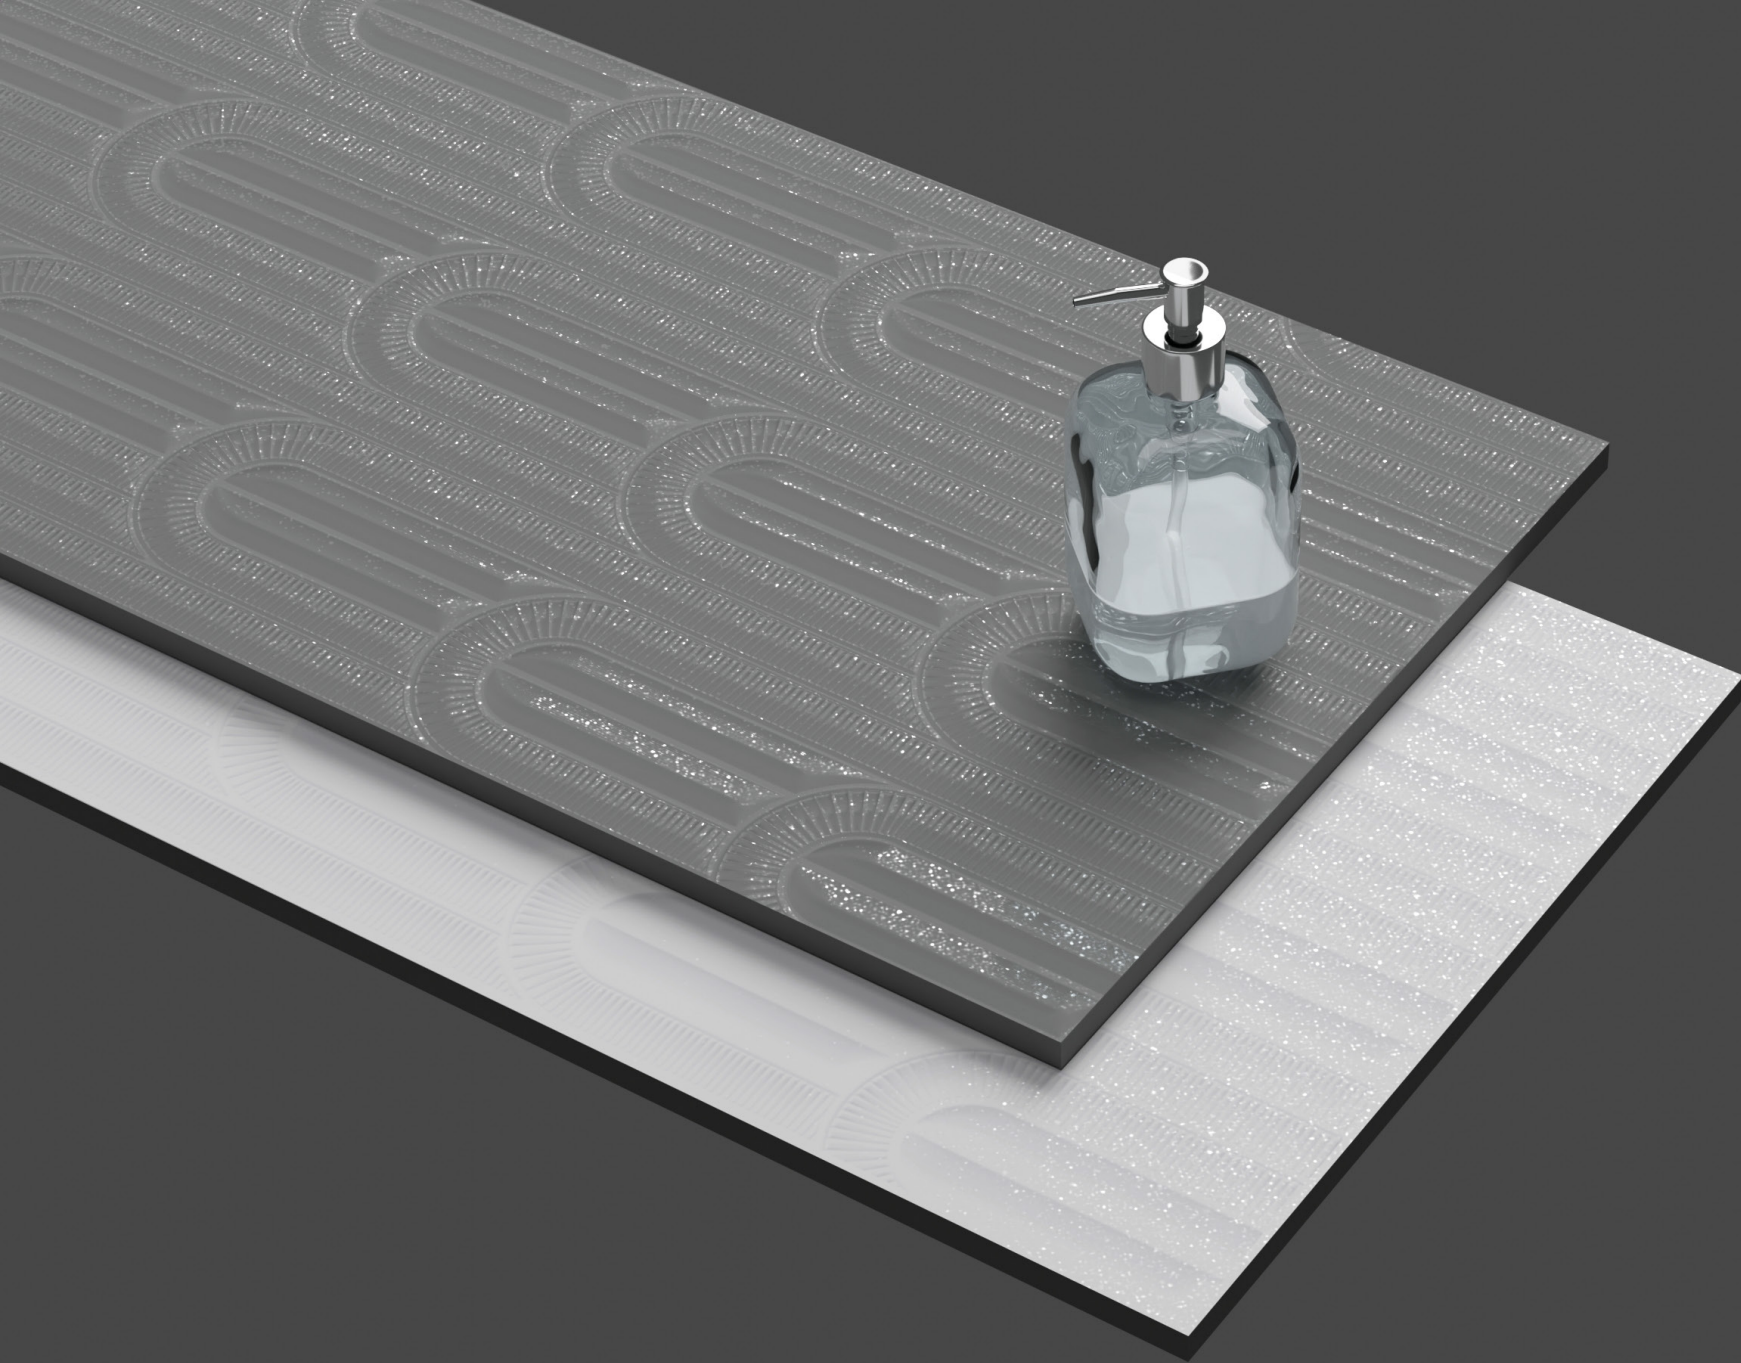

sugar
SERIES

TONE OF
COLOUR

300 x
600MM

EASY TO CLEAN

Matte surface tiles are exempt from frequent cleaning due to the best concealing of smudges and stains.

CHEMICAL RESISTANT

Our chemical-resistant tiles provide great durability against abrasion, anti-skid qualities for worker safety, and an attractive appearance.

SR SG 6030 LT
SR SG 6030 HL

RANDOM

SR SG 6030

Finish:
Sugar

Size:
300 x 600MM

Random:
1 face

SR SG 6030 FL
Finish: **Antiskid Matt**

**300 x
300mm**

sugar
SERIES

300 x
600MM

sugar
SERIES

SR SG 6031 LT
SR SG 6031 HL

RANDOM

SR SG 6031

Finish: **Sugar** | Size: **300 x 600MM** | Random: **1 face**

SR SG 6031 FL
Finish: **Antiskid Matt** | **300 x 300mm**

sugar
SERIES

300 x
600MM

SR SG 6037 LT
SR SG 6037 HL

RANDOM

SR SG 6037

Finish:
Sugar

Size:
300 x 600MM

Random:
1 face