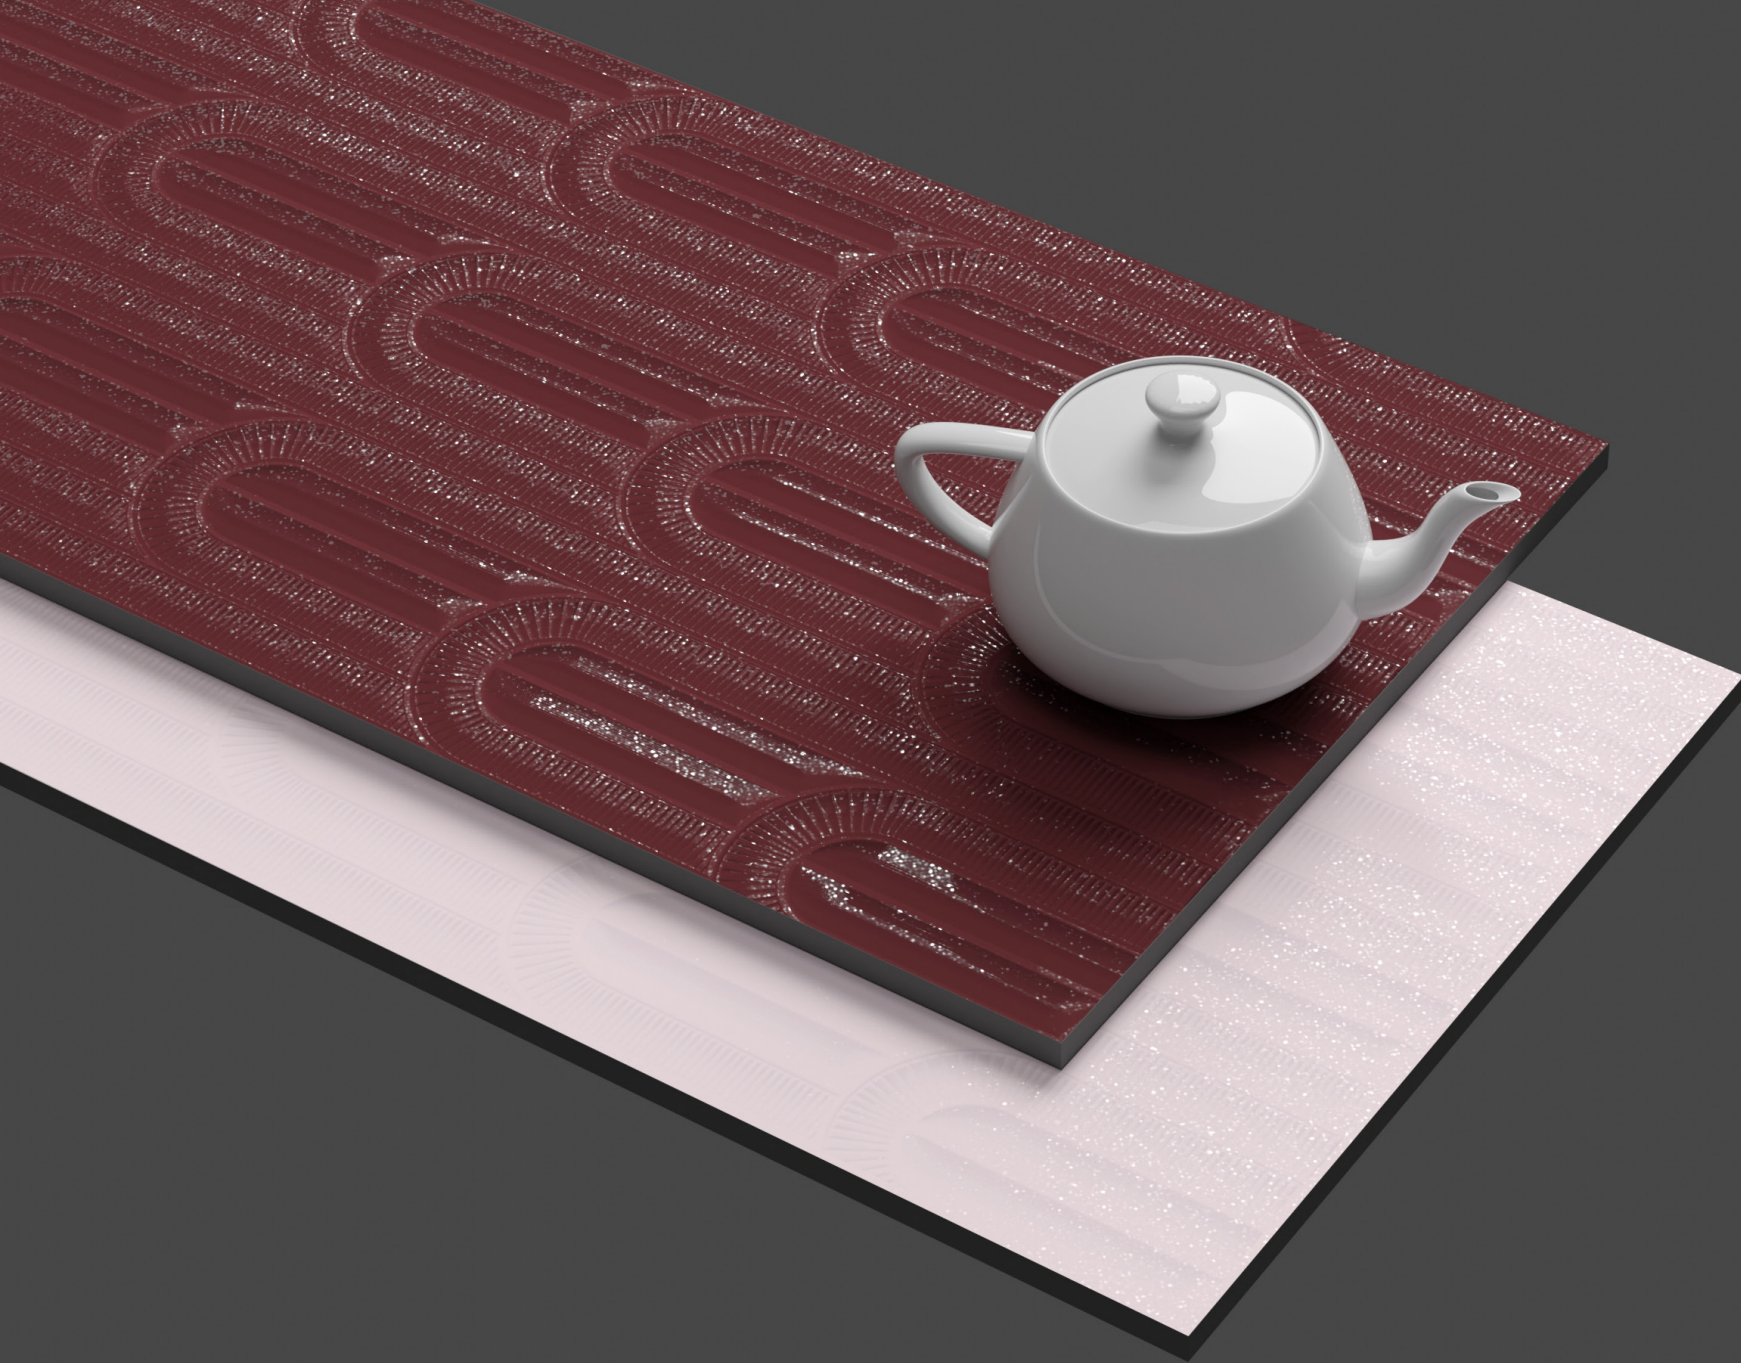

sugar
SERIES

TONE OF
COLOUR

300 x
600MM

EASY TO CLEAN

Matte surface tiles are exempt from frequent cleaning due to the best concealing of smudges and stains.

CHEMICAL RESISTANT

Our chemical-resistant tiles provide great durability against abrasion, anti-skid qualities for worker safety, and an attractive appearance.

SR SG 6029

Finish:
Sugar

Size:
300 x 600MM

Random:
1 face

SR SG 6029 FL
Finish: **Antiskid Matt**

**300 x
300mm**

sugar
SERIES

300 x
600MM

SR SG 6030 LT
SR SG 6030 HL

RANDOM

SR SG 6030

Finish:
Sugar

Size:
300 x 600MM

Random:
1 face

SR SG 6030 FL
Finish: **Antiskid Matt**

**300 x
300mm**

sugar
SERIES

300 x
600MM

sugar
SERIES

SR SG 6031 LT
SR SG 6031 HL

RANDOM

SR SG 6031

Finish: **Sugar** | Size: **300 x 600MM** | Random: **1 face**

SR SG 6031 FL
Finish: **Antiskid Matt** | **300 x 300mm**