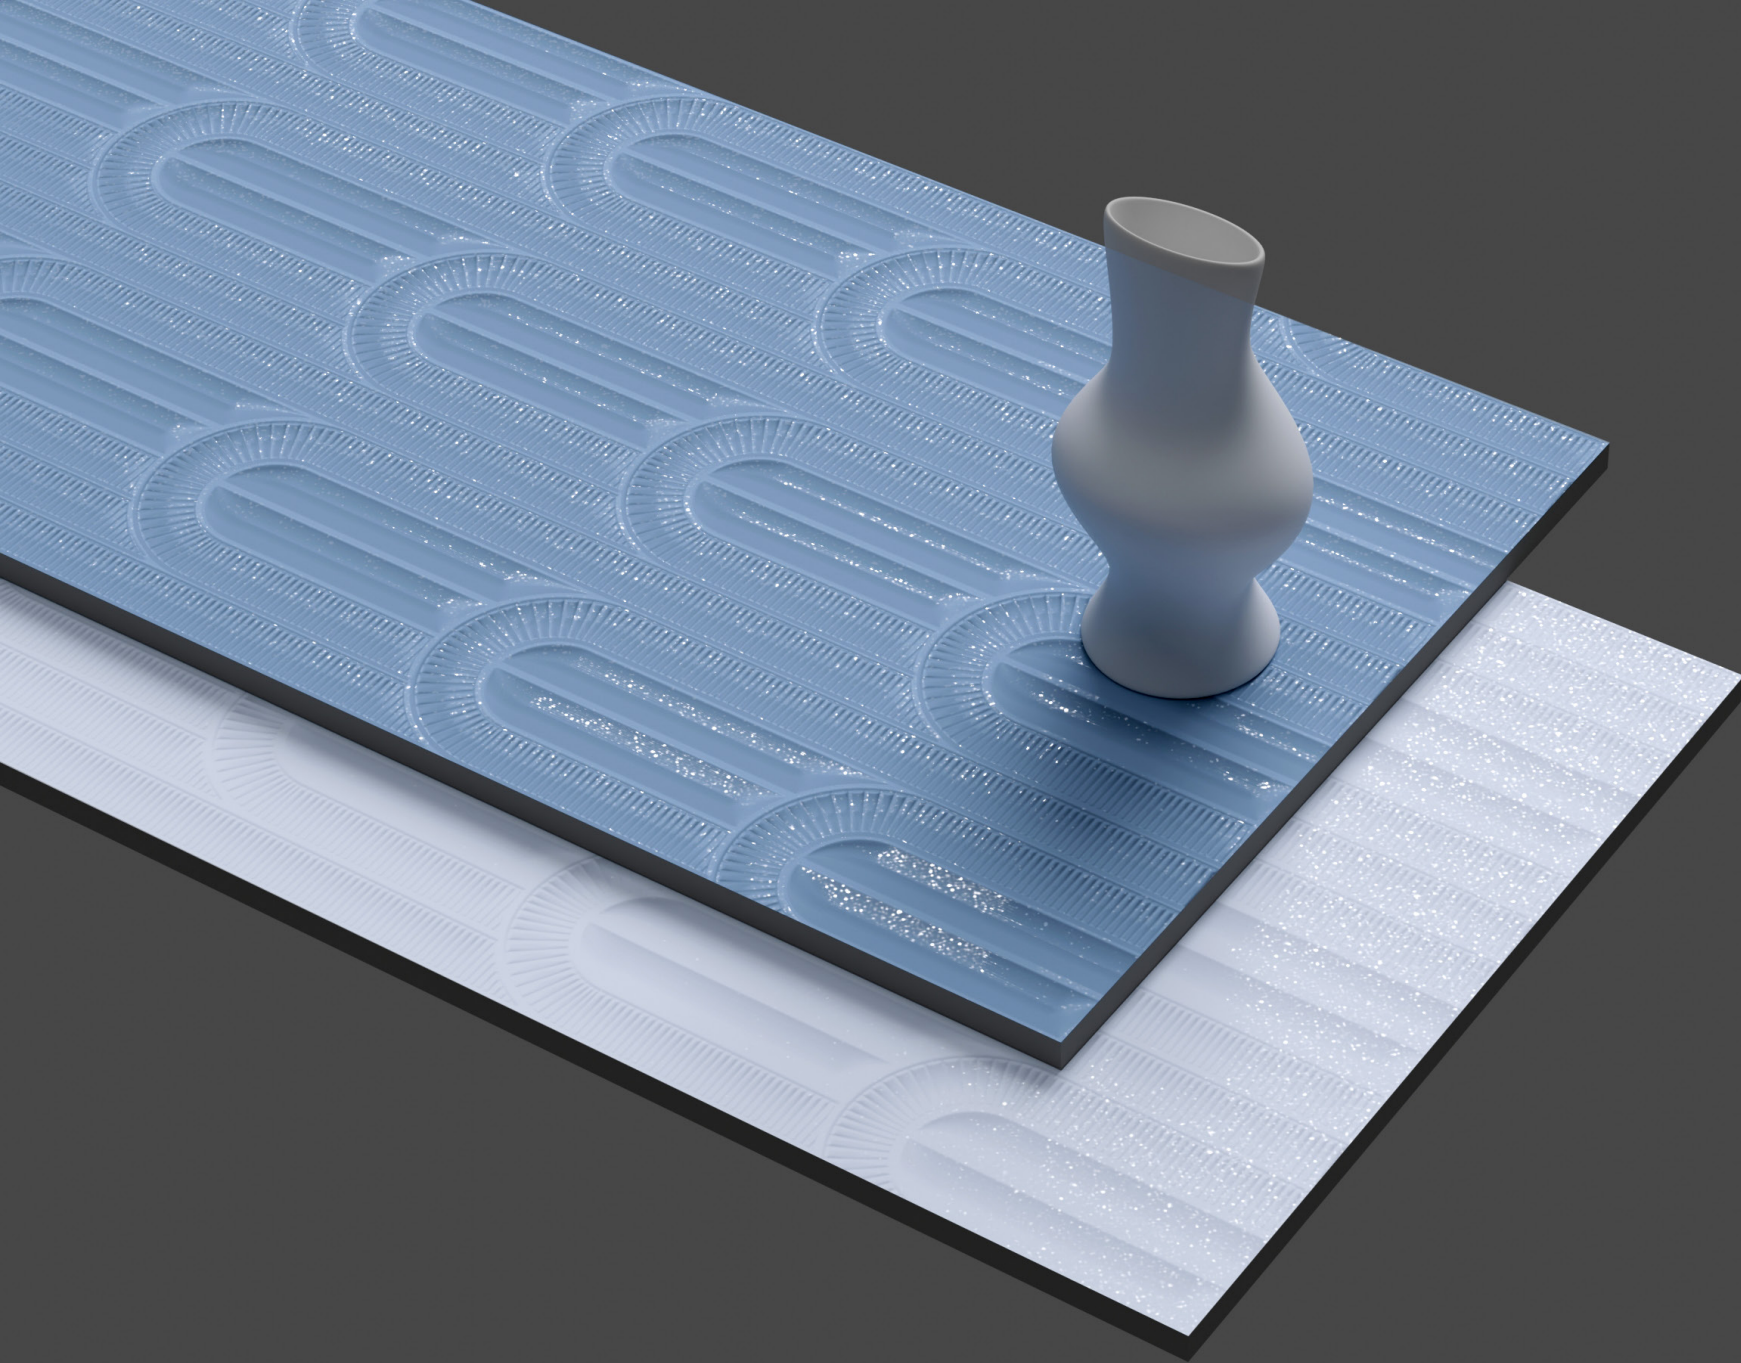

sugar
SERIES

TONE OF
COLOUR

300 x
600MM

EASY TO CLEAN

Matte surface tiles are exempt from frequent cleaning due to the best concealing of smudges and stains.

CHEMICAL RESISTANT

Our chemical-resistant tiles provide great durability against abrasion, anti-skid qualities for worker safety, and an attractive appearance.

Size:
300 x 600MM

Random:
1 face

SR SG 6027 FL
Finish: **Antiskid Matt**

**300 x
300mm**

sugar
SERIES

300 x
600MM

SR SG 6029 LT
SR SG 6029 HL

RANDOM

SR SG 6029

Finish:
Sugar

Size:
300 x 600MM

Random:
1 face

SR SG 6029 FL
Finish: **Antiskid Matt**

**300 x
300mm**

sugar
SERIES

300 x
600MM

SR SG 6030 LT
SR SG 6030 HL

RANDOM

SR SG 6030

Finish:
Sugar

Size:
300 x 600MM

Random:
1 face

SR SG 6030 FL
Finish: **Antiskid Matt**

**300 x
300mm**